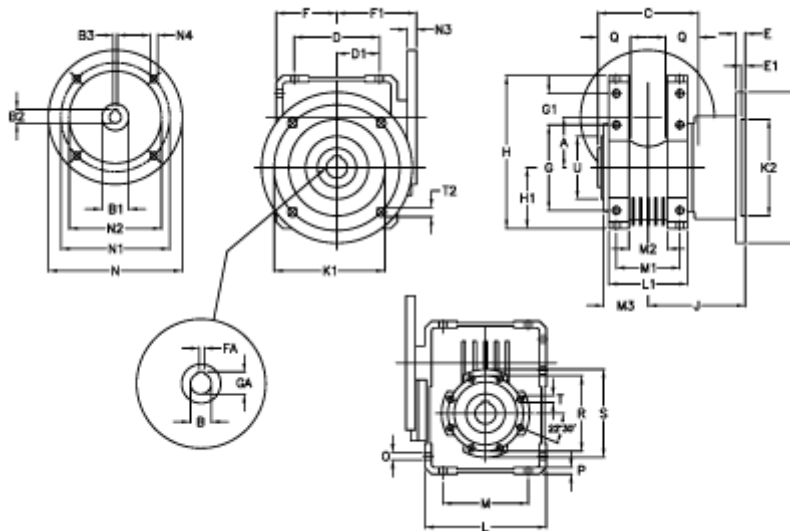

Article number: 392211003044016

Description: Worm Gear with Torque Limiter
W110 L1-UF-30-P100 B5

Measures

A = 110.10	E = 20	H = 308.0	M = 184	N4 = 13	U = 130
B = 42	E1 = 12	H1 = 125.0	M1 = 115	O = 14.0	
B1 E7 = 28	F = 125	J = 179.5	M2 = 69	P = 14	
B2 = 31.3	F1 = 151	K = 280	M3 = 73	Q = 45	
B3 H9 = 8	FA = 12	K1 = 230	N = 250	R = 165	
C = 155	G = 184	K2 = 170	N1 = 215	S = 200	
D = 174.0	G1 = 58.0	L = 250	N2 = 180	T = M12x19	
D1 = 82.0	GA = 45.3	L1 = 143	N3 = 13.0	T2 = 13.0	